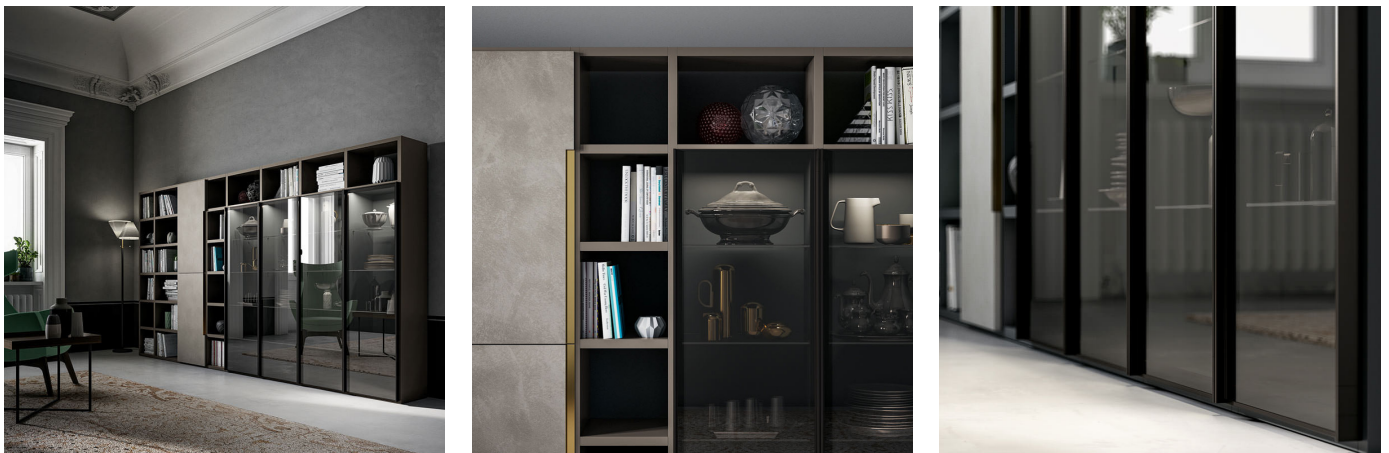

Wall systems

Speed Up

A double-sided shoulder-mounted day system for use in the center of the room or to be fixed to the wall, suspended, floor-standing or corner, Speed Up offers maximum design freedom. Customizable in finish, size, modules, even shape, it loves "tailor-made" in double-height spaces, attics, under-floor spaces: there it is at its best.

SPEED UP AND ITS MANY MODULES

In this composition, suitable for a living room, study or relaxation area, the floor-supported structure houses several combined modules: display cabinets, leather-effect drawers, the specially designed backrest for the TV, the sliding ladder system, which is practical for reaching even the highest points, a storage unit with a drop-down opening, and a protruding shelf that interrupts the depth measurement chosen. In fact, the Speed Up system has 3 different depths and 11 heights. It offers you creative solutions for every need and possibilities to play with protruding, in-line or recessed modules with different thicknesses.

MODERN LIVING SYSTEM AND CLASSIC ENVIRONMENT

The Speed Up program also finds its perfect fit in places steeped in history. Its rational, modern style becomes more refined and refined with careful selection of the modules to be used, such as the display cabinets with gray clear glass doors and brown metal frame with side grip. Finishes, such as the partial antiqued brass groove of the protruding cabinets with hinged doors, also contribute to the elegance.